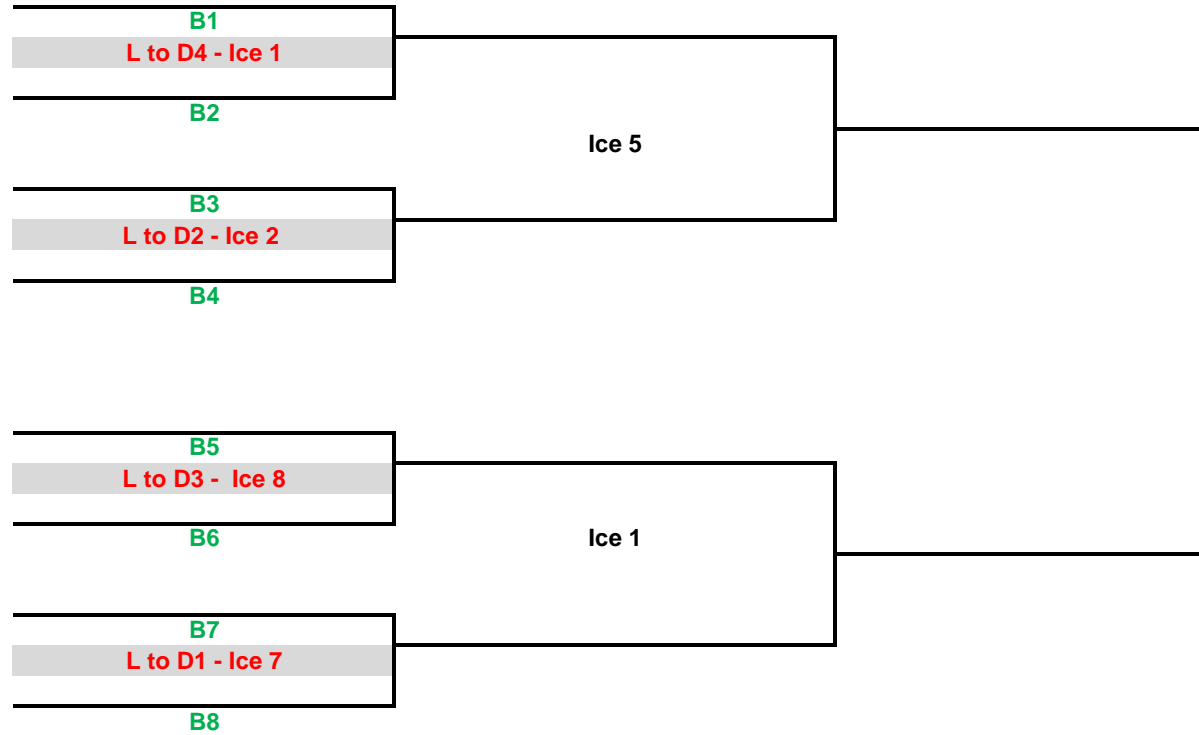

L to C1 - Ice 3

L to C2 - Ice 6

Ice 4

League Champions

SECOND EVENT

Sheet! (65 points)

L to B5 - Ice 3

Slipsiders (0 points)

Radical Broom Faction (52 points)

L to B8 - Ice 7

Rock The House (52 points)

Powley Team (64 points)

L to B6 - Ice 2

Rockin' Dogs Bollox (20 points)

Slippery When Wet (62 points)

L to B7 - Ice 6

The Geryz (48 points)

L to C3 - Ice 4

L to C4 - Ice 5

Ice 3

Second Event Champions

March 19 - 9:00 pm

March 26 - 6:45 pm

B EVENT