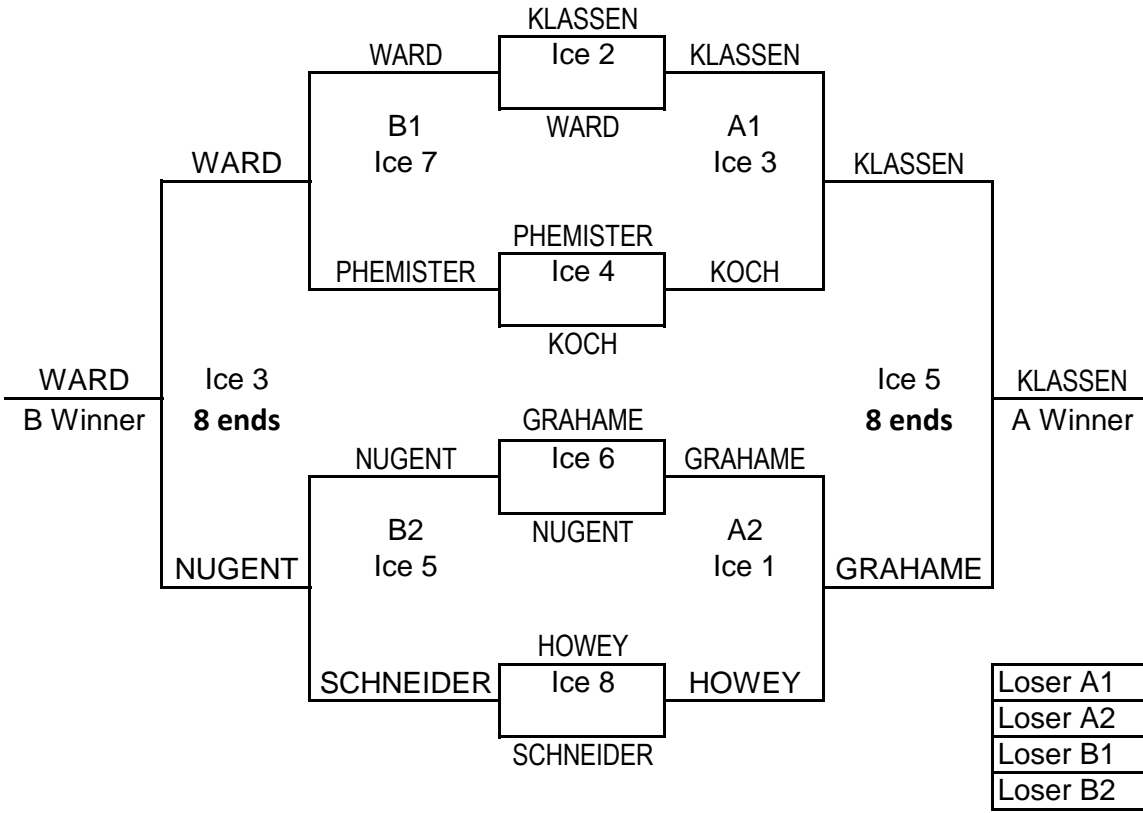

**MOTORS LEAGUE PLAYOFFS TEAMS 1 to 8**

27-Mar 20-Mar 13-Mar 20-Mar 27-Mar

**MOTORS LEAGUE BOTTOM TEAMS 9 to 16**

27-Mar 20-Mar 13-Mar 20-Mar 27-Mar